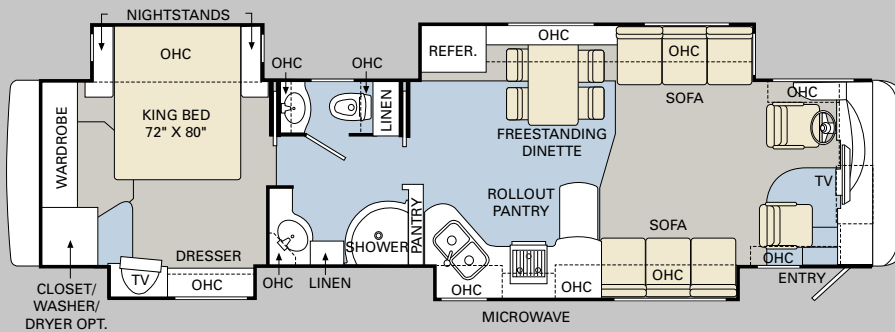

ALL ROADS LEAD TO WWW.MONACOCOACH.COM.

Wherever the road takes you, you're never more than a click away from your friends at Monaco. Just go to www.monacocoach.com for all the latest product news, club dates and destinations, a dealer locator function, and factory tour information. You can also e-mail us directly through the site at any time.