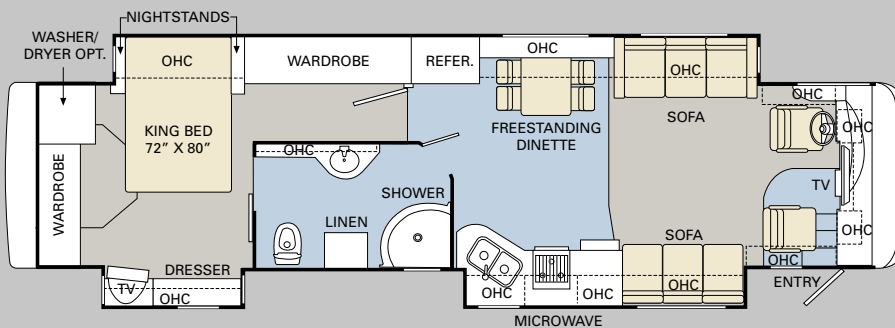

ALL ROADS LEAD TO WWW.MONACOCOACH.COM.

Wherever the road takes you, you're never more than a click away from your friends at Monaco. Just go to www.monacocoach.com for all the latest product news, club dates and destinations, a dealer locator function, and factory tour information. You can also e-mail us directly through the site at any time.