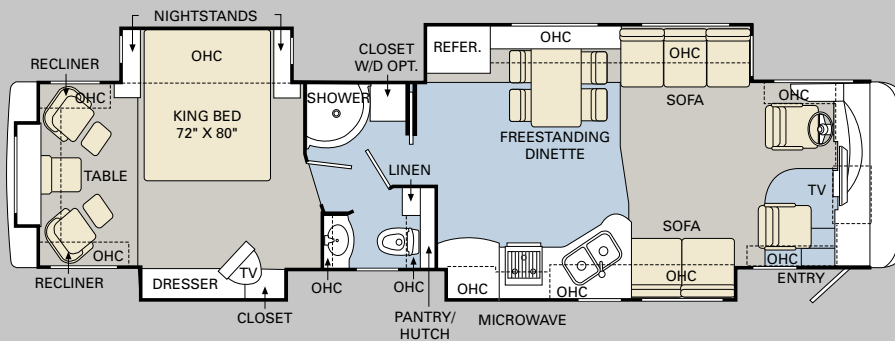

ALL ROADS LEAD TO WWW.MONACOCOACH.COM.

Wherever the road takes you, you're never more than a click away from your friends at Monaco. Just go to www.monacocoach.com for all the latest product news, club dates and destinations, a dealer locator function, and factory tour information. You can also e-mail us directly through the site at any time.