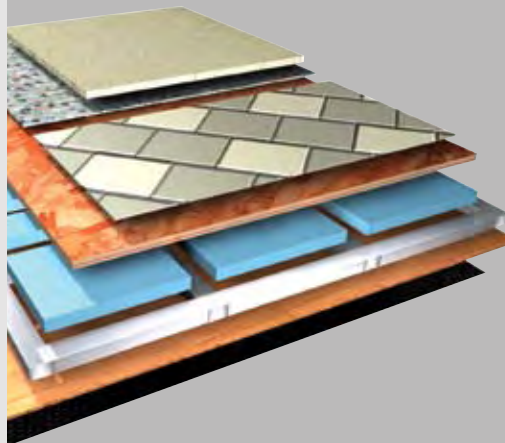

FLOOR CONSTRUCTION:

(top to bottom)

- Carpet pad and carpeting or tile
- Structurwood™
- 1-1/2" Dow Structure Foam® insulation
- 1-1/2" x 1-1/2" square tubular frame
- 1/8" luaun
- Waterproof Darco underbelly