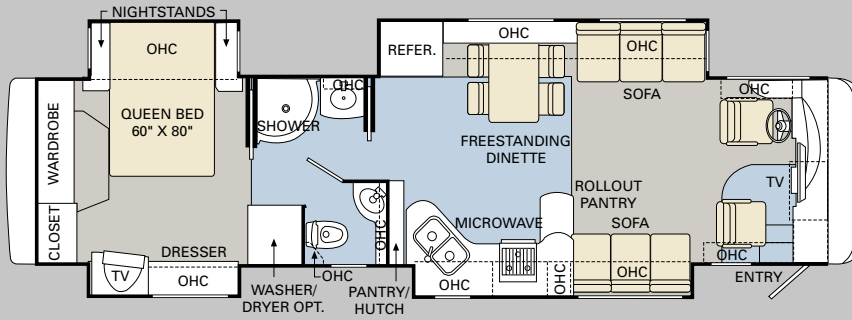

ALL ROADS LEAD TO WWW.MONACOCOACH.COM.

Wherever the road takes you, you're never more than a click away from your friends at Monaco. Just go to www.monacocoach.com for all the latest product news, club dates and destinations, a dealer locator function, and factory tour information. You can also e-mail us directly through the site at any time.