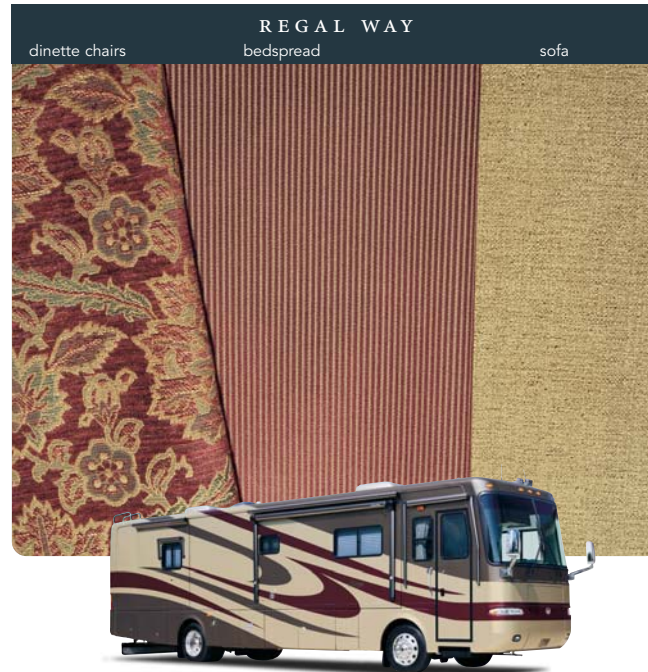

Each year, our designers create color and fabric combinations that lead the industry in warmth and style. This year, we're offering four beautiful decors and three stunning cabinet finishes.

Manufactured in, not added on. For added protection against stains, Dupont Teflon® soil repellent is applied to virtually all upholstery fabric during the finishing process for superior coverage.*

* Brand and application of upholstery fabric protection may vary depending on date recreational vehicle was manufactured.

Note: Colors depicted are a reasonable representation though they may not be an exact match of the actual colors due to variances in processing and production. See your dealer for actual fabric and paint chip samples.