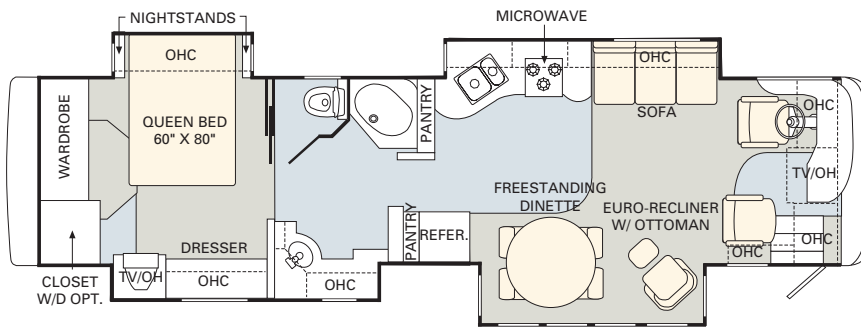

40PRO

40PAQ

40PDD

FURNITURE OPTIONS

Monaco gives you more ways to customize your motorhome to fit your lifestyle. Here are some furniture options you may wish to consider. (Please see page 19 for a full list of the options available on each floorplan.)

- Hide-A-Bed Sofa
- Easy Bed Sofa
- Wraparound Computer Desk
- Magic Bed Sofa
- J-Lounge with Drawer
- Recliner
- Adjustable Coffee Table
- Booth Dinette