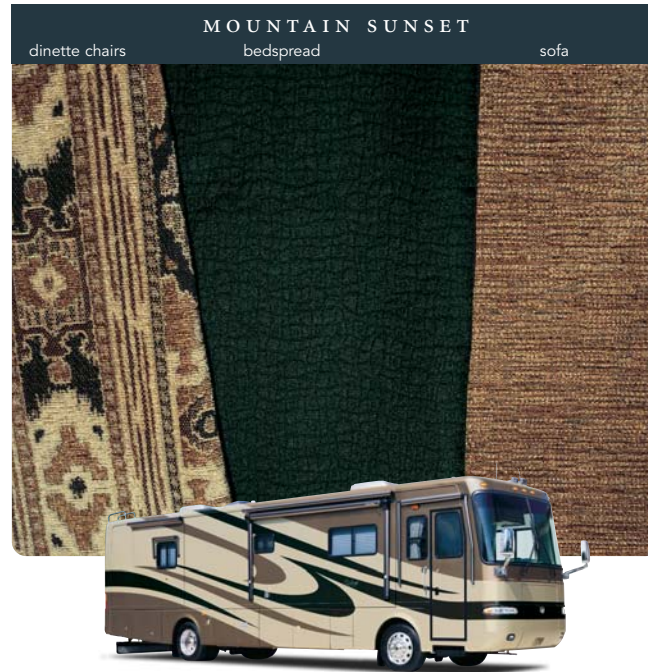

Each year, our designers create color and fabric combinations that lead the industry in warmth and style. This year, we're offering four beautiful decors and three stunning cabinet finishes.

Manufactured in, not added on. For added protection against stains, Dupont Teflon® soil repellent is applied to virtually all upholstery fabric during the finishing process for superior coverage.*

* Brand and application of upholstery fabric protection may vary depending on date recreational vehicle was manufactured.

Note: Colors depicted are a reasonable representation though they may not be an exact match of the actual colors due to variances in processing and production. See your dealer for actual fabric and paint chip samples.