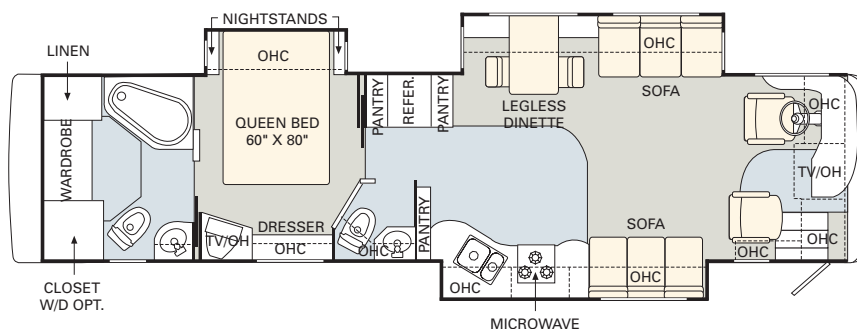

05 floorplans

No other manufacturer gives you as many innovative floorplan choices as Monaco. The 2005 Diplomat offers double, triple and quad slide-out models in lengths that range from 36' to 40'.

TILE

CARPET

Find all the latest product news and updates online: monacocoach.com

36SKT

38PDQ

38PDD

40DST