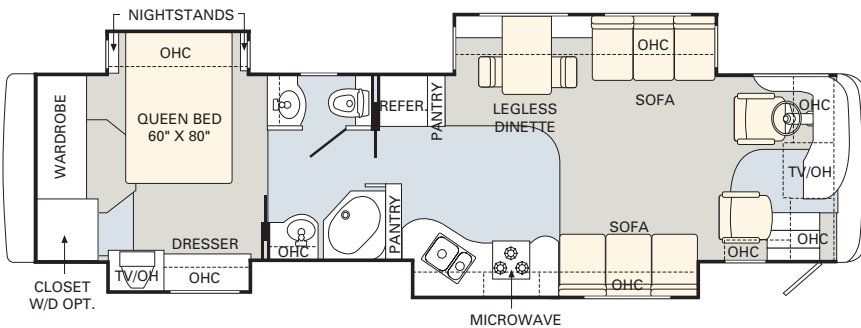

40PRO

40PAQ

40PDD

FURNITURE OPTIONS

Monaco gives you more ways to customize your motorhome to fit your lifestyle. Here are some furniture options you may wish to consider. (Please see page 19 for a full list of the options available on each floorplan.)

- Hide-A-Bed Sofa
- Easy Bed Sofa
- Wraparound Computer Desk
- Magic Bed Sofa
- J-Lounge with Drawer
- Recliner
- Adjustable Coffee Table
- Booth Dinette