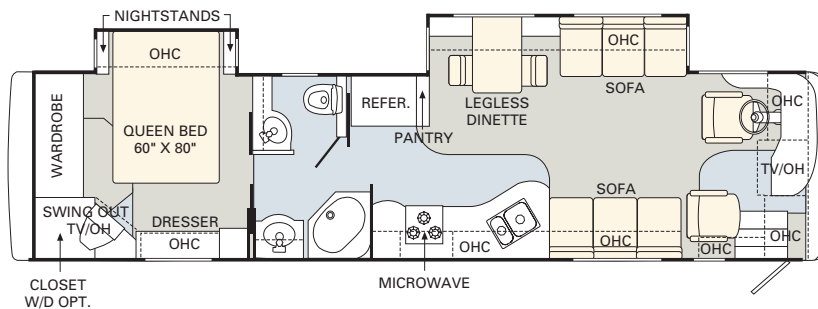

05 floorplans

No other manufacturer gives you as many innovative floorplan choices as Monaco. The 2005 Diplomat offers double, triple and quad slide-out models in lengths that range from 36' to 40'.

TILE

CARPET

Find all the latest product news and updates online: monacocoach.com

36SKT

38PDQ

38PDD

40DST