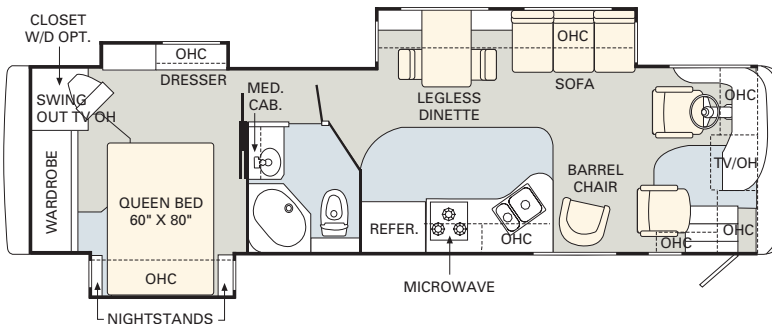

05 floorplans

No other manufacturer gives you as many innovative floorplan choices as Monaco. The 2005 Diplomat offers double, triple and quad slide-out models in lengths that range from 36' to 40'.

TILE

CARPET

Find all the latest product news and updates online: monacocoach.com

36SKT