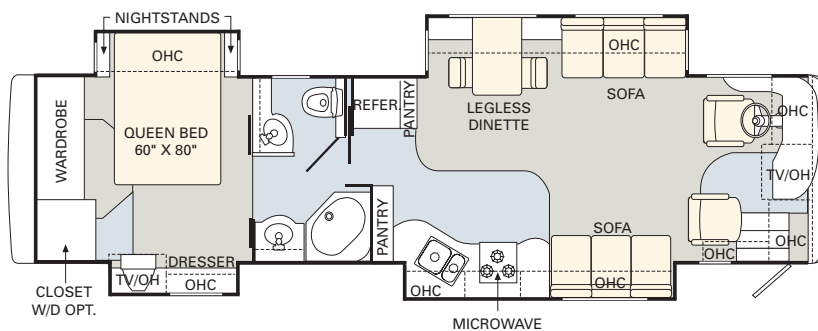

05 floorplans

No other manufacturer gives you as many innovative floorplan choices as Monaco. The 2005 Diplomat offers double, triple and quad slide-out models in lengths that range from 36' to 40'.

TILE

CARPET

Find all the latest product news and updates online: monacocoach.com

36SKT

38PDQ

38PDD

40DST