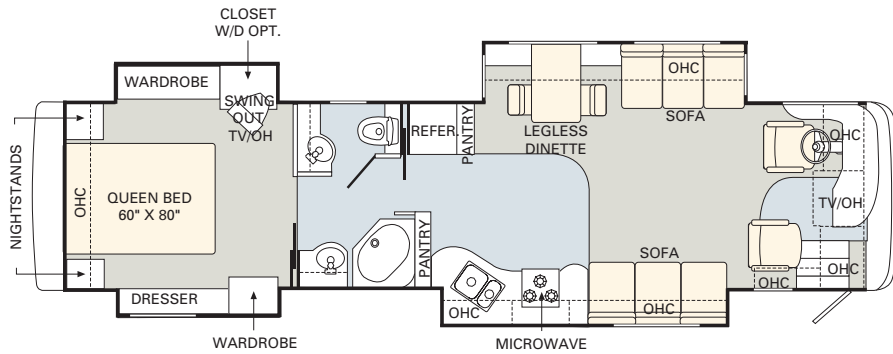

40PRO

40PAQ

40PDD

FURNITURE OPTIONS

Monaco gives you more ways to customize your motorhome to fit your lifestyle. Here are some furniture options you may wish to consider. (Please see page 19 for a full list of the options available on each floorplan.)

- Hide-A-Bed Sofa
- Easy Bed Sofa
- Wraparound Computer Desk
- Magic Bed Sofa
- J-Lounge with Drawer
- Recliner
- Adjustable Coffee Table
- Booth Dinette