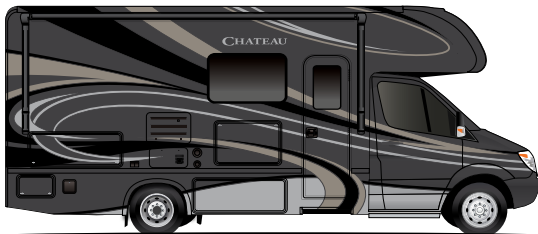

CENTENNIAL FULL-BODY PAINT