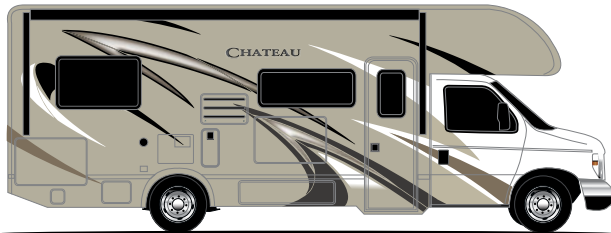

TRANQUIL BEIGE **HD MAX**