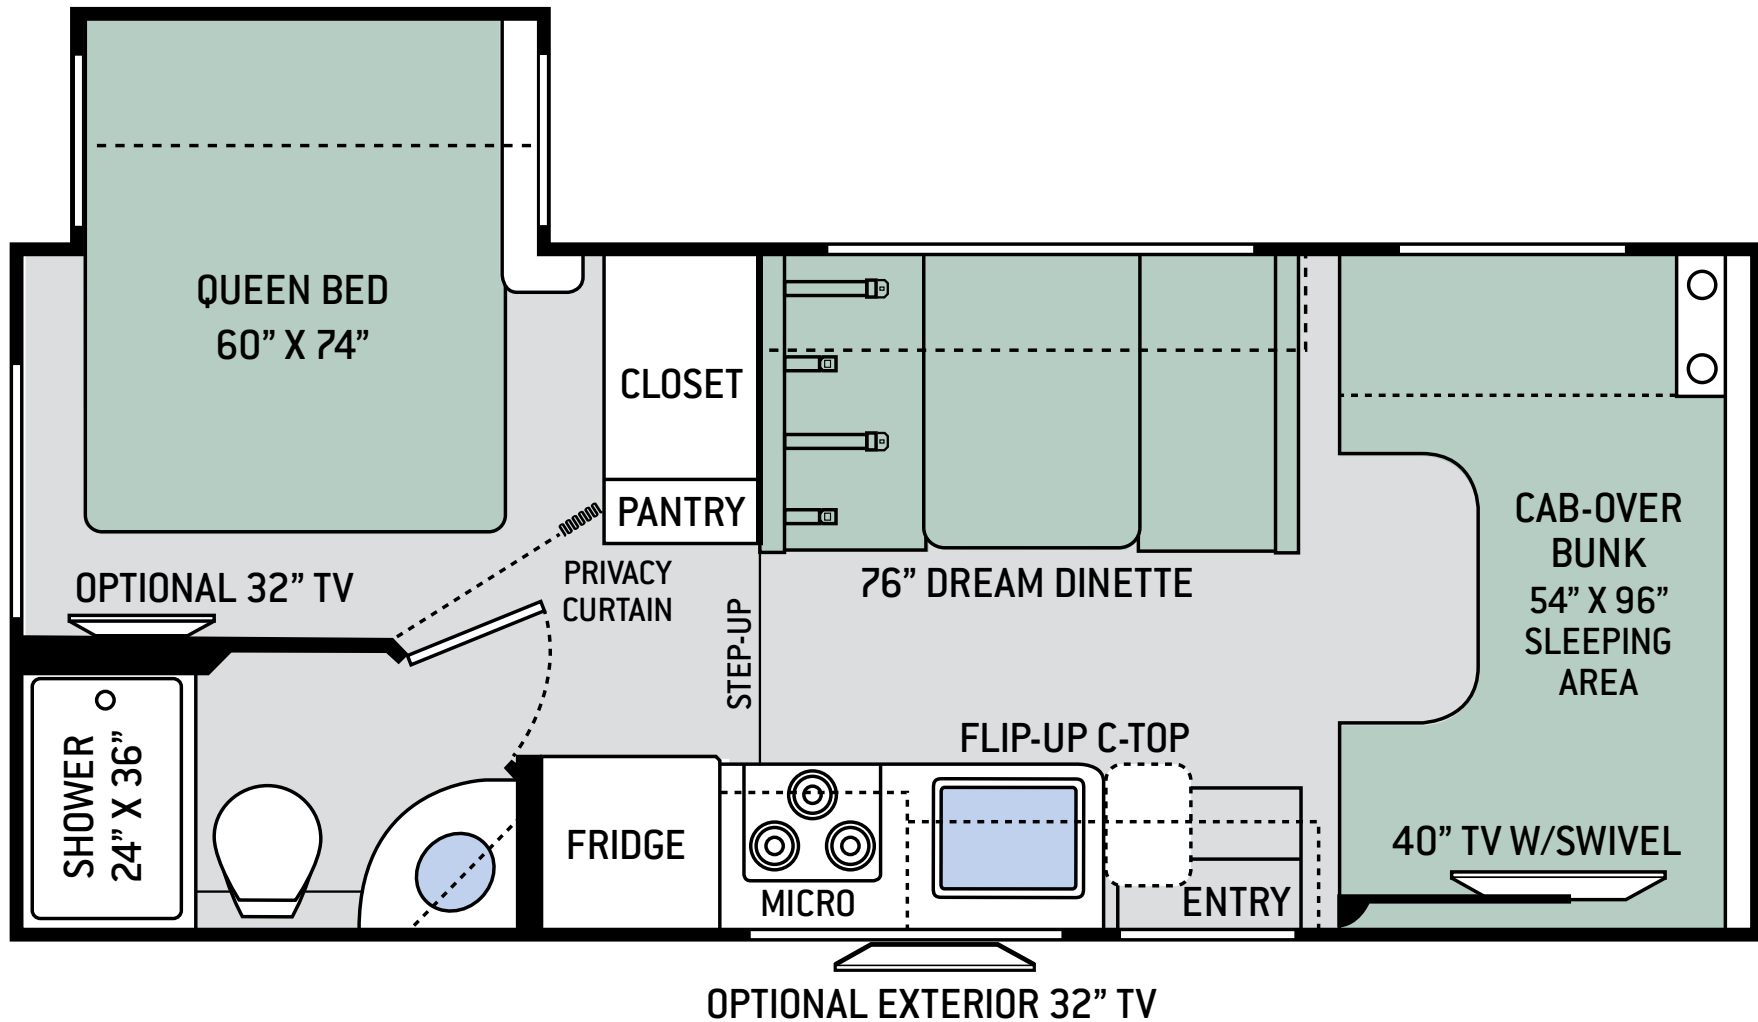

FLOOR PLANS

22B