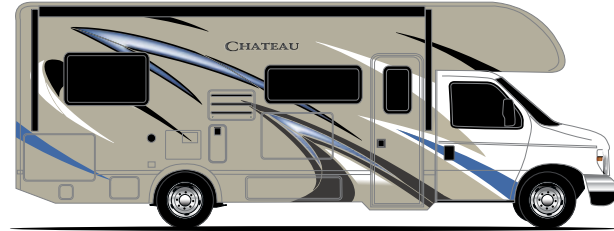

BRILLIANT BLUE **HD MAX**