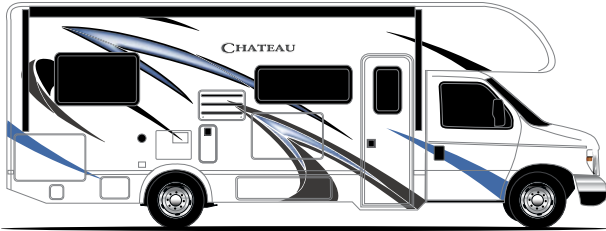

EXTERIOR OPTIONS

STANDARD GRAPHICS