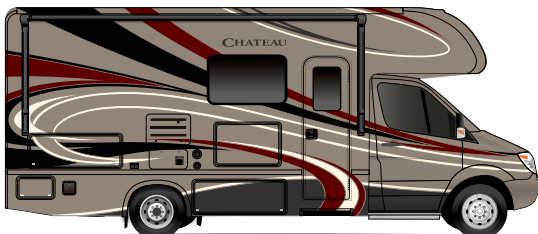

FIRESTONE FULL-BODY PAINT