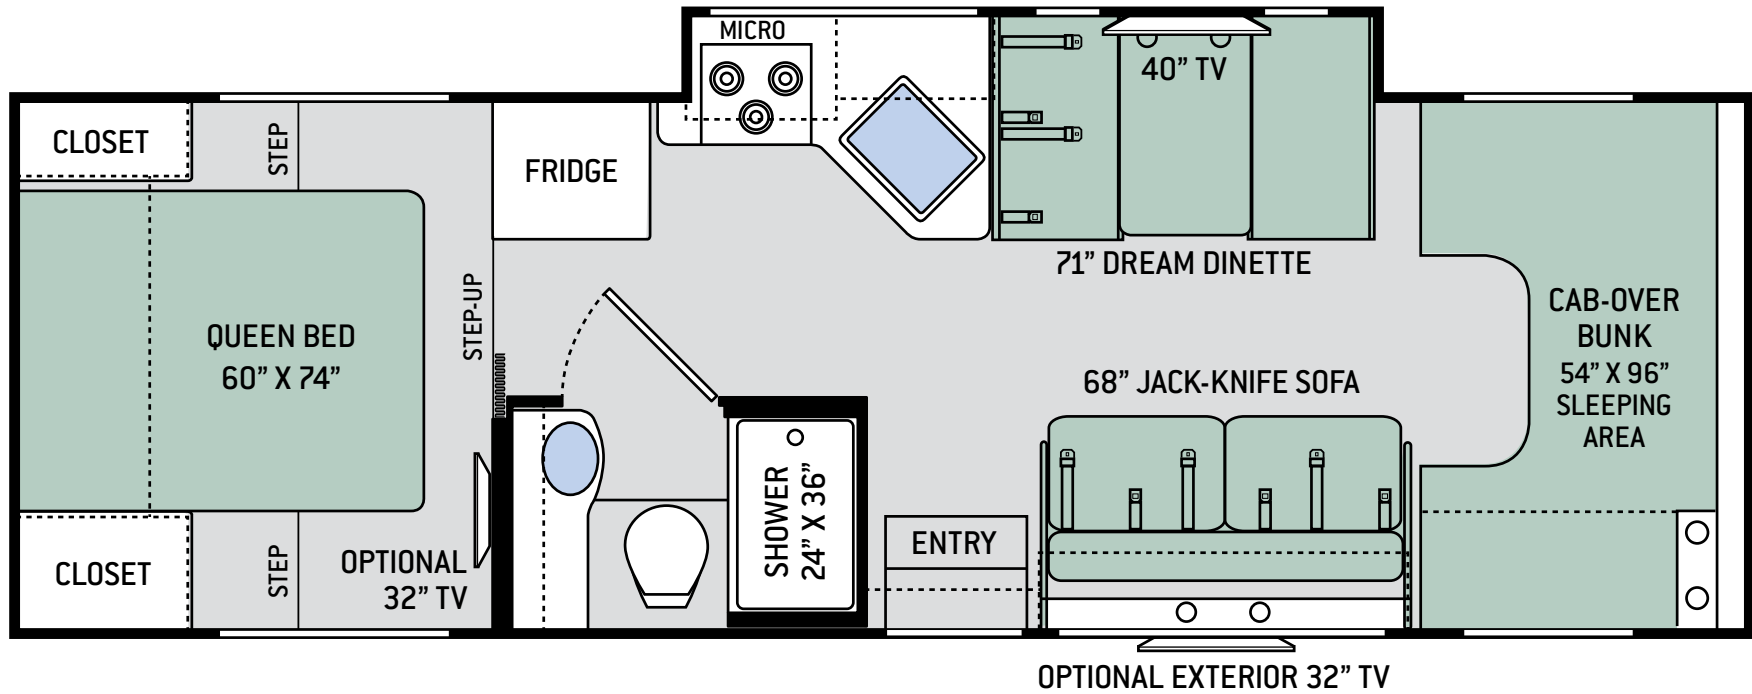

FLOOR PLANS

28Z