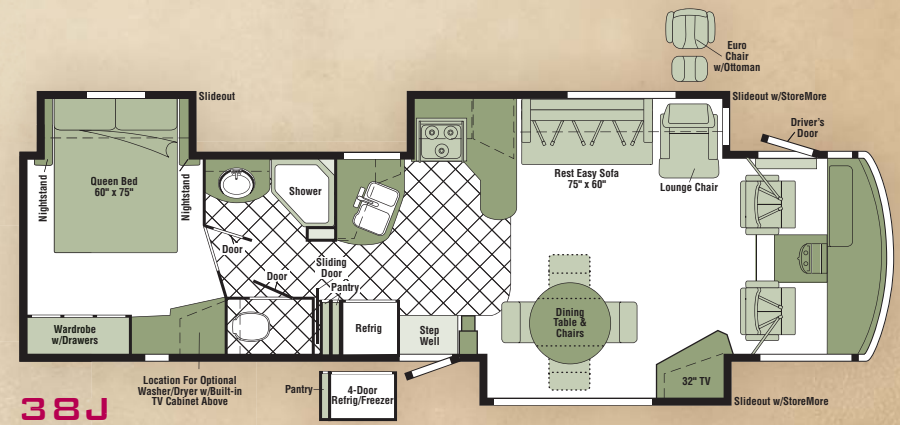

BEDROOM All models offer plentiful storage and an available 20" bedroom TV. The 35L even offers an available king-size bed.

DINETTE The U-shaped dinette in the 32H converts into a large, comfortable bed.

08 SUNRISE FLOORPLANS

Carpet
 Vinyl Tile Floorcovering

 Seat Belts

Note: Dimensions shown are for sleeping space only and may vary due to styling differences. Dashed lines denote overhead storage areas.

08 SUNRISE SPECIFICATIONS