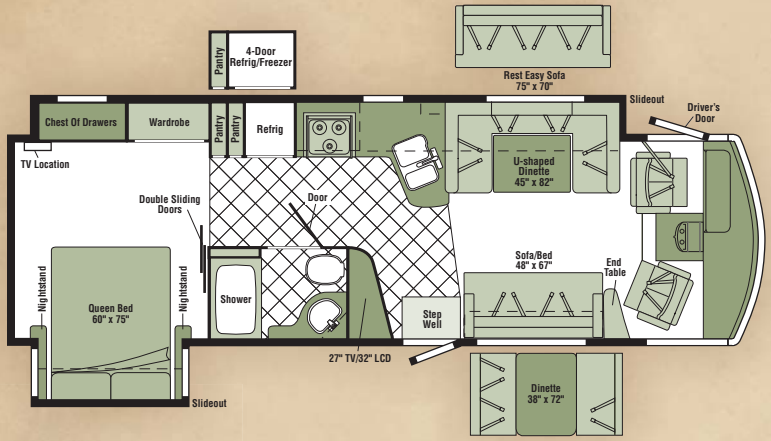

BEDROOM All models offer plentiful storage and an available 20" bedroom TV. The 35L even offers an available king-size bed.

DINETTE The U-shaped dinette in the 32H converts into a large, comfortable bed.

WEB QuickPort Large, color-coded labels make hookups a snap. Use the QuickPort® service connection hatch to run hoses and cords to the service center while the bay doors are closed.

STORAGE A pass-through storage compartment on the 32H provides a place for larger items.

08 SUNRISE FLOORPLANS

Carpet
 Vinyl Tile Floorcovering

 Seat Belts

Note: Dimensions shown are for sleeping space only and may vary due to styling differences. Dashed lines denote overhead storage areas.

08 SUNRISE SPECIFICATIONS