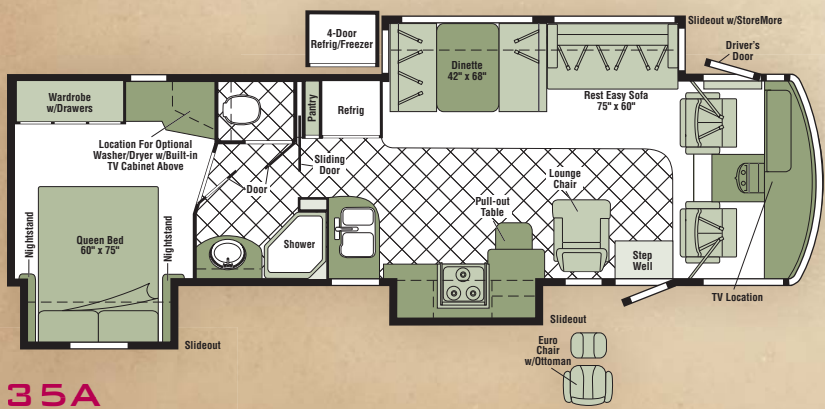

BEDROOM All models offer plentiful storage and an available 20" bedroom TV. The 35L even offers an available king-size bed.

DINETTE The U-shaped dinette in the 32H converts into a large, comfortable bed.

WEB QuickPort Large, color-coded labels make hookups a snap. Use the QuickPort® service connection hatch to run hoses and cords to the service center while the bay doors are closed.

STORAGE A pass-through storage compartment on the 32H provides a place for larger items.

08 SUNRISE FLOORPLANS

Carpet
 Vinyl Tile Floorcovering

 Seat Belts

Note: Dimensions shown are for sleeping space only and may vary due to styling differences. Dashed lines denote overhead storage areas.

08 SUNRISE SPECIFICATIONS