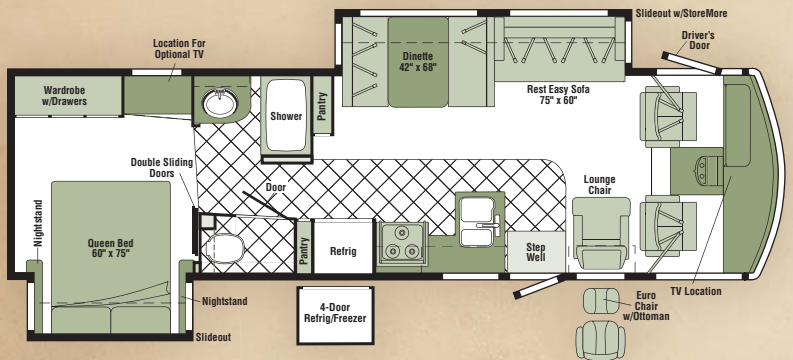

BEDROOM All models offer plentiful storage and an available 20" bedroom TV. The 35L even offers an available king-size bed.

DINETTE The U-shaped dinette in the 32H converts into a large, comfortable bed.

WEB QuickPort Large, color-coded labels make hookups a snap. Use the QuickPort® service connection hatch to run hoses and cords to the service center while the bay doors are closed.

STORAGE A pass-through storage compartment on the 32H provides a place for larger items.

08 SUNRISE FLOORPLANS

Carpet
 Vinyl Tile Floorcovering

 Seat Belts

Note: Dimensions shown are for sleeping space only and may vary due to styling differences. Dashed lines denote overhead storage areas.

08 SUNRISE SPECIFICATIONS