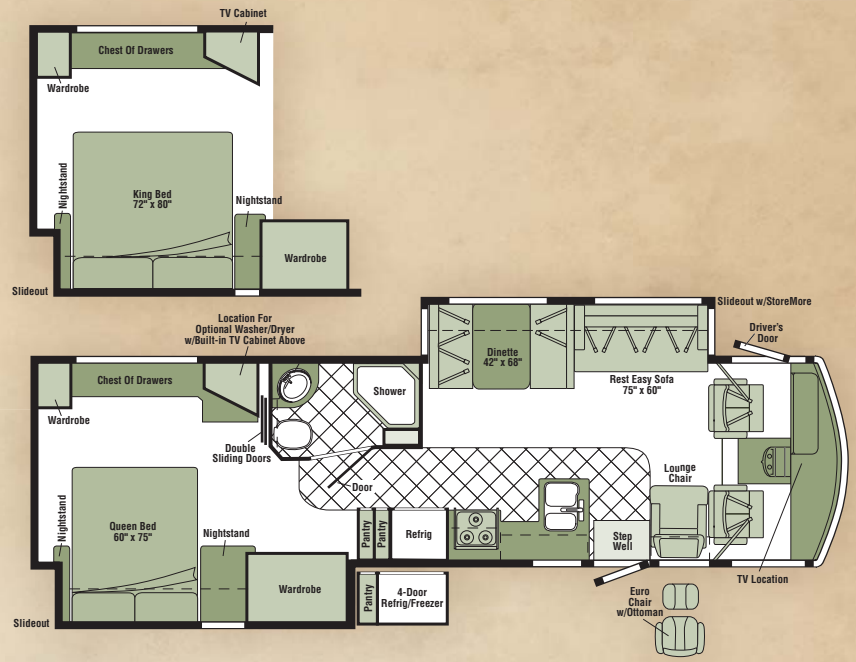

BEDROOM All models offer plentiful storage and an available 20" bedroom TV. The 35L even offers an available king-size bed.

DINETTE The U-shaped dinette in the 32H converts into a large, comfortable bed.

WEB QuickPort Large, color-coded labels make hookups a snap. Use the QuickPort® service connection hatch to run hoses and cords to the service center while the bay doors are closed.

STORAGE A pass-through storage compartment on the 32H provides a place for larger items.

08 SUNRISE FLOORPLANS

Carpet
 Vinyl Tile Floorcovering

 Seat Belts

Note: Dimensions shown are for sleeping space only and may vary due to styling differences. Dashed lines denote overhead storage areas.

08 SUNRISE SPECIFICATIONS