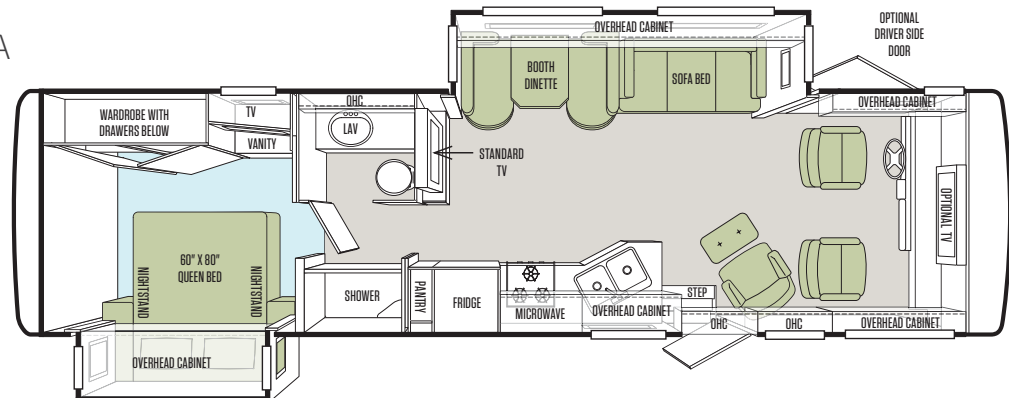

FLOOR PLANS

Spacious and tailor-made to suit.

Floor plans in the 2014 Allegro allow you the flexibility to expand lodging capacity by adding compact bunk beds or a plush chaise sofa bed. No matter which options you choose, you'll have room for all your things thanks to Tiffin's Store-It-All™ Assurance. To completely customize your coach, personalize interiors with your choice of fabrics and finishes, each with matching window valences, solid wood cabinet fascias, and standard solid surface countertops.

TIFFIN INNOVATION: EXTRAORDINAIRE™ AC SYSTEM

The interior ambiance in your Tiffin coach is enhanced by a state-of-the-art heating and cooling method, developed by Tiffin engineers for exclusive use in our luxury coaches. Modeled on residential-style systems, it uses adjustable registers and return vents placed the length of the ceiling to keep the airflow moving in a circular pattern to maintain your desired interior temperature. Whisper quiet and incredibly efficient, it easily lives up to its name — Extraordinaire.

32 CA