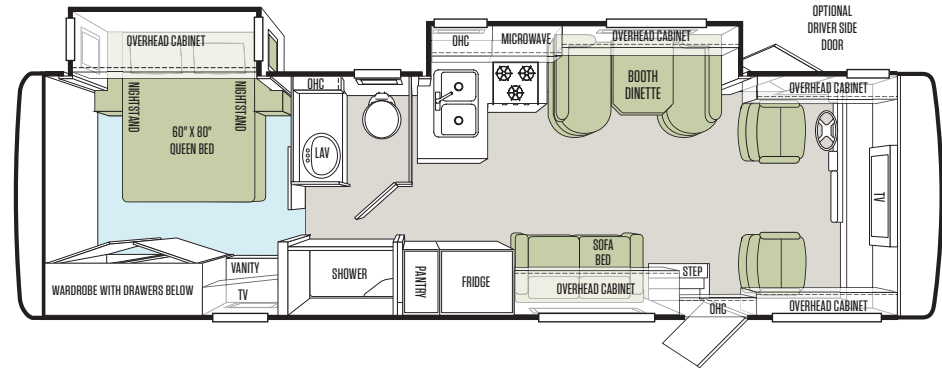

FLOOR PLANS

Spacious and tailor-made to suit.

Floor plans in the 2014 Allegro allow you the flexibility to expand lodging capacity by adding compact bunk beds or a plush chaise sofa bed. No matter which options you choose, you'll have room for all your things thanks to Tiffin's Store-It-All™ Assurance. To completely customize your coach, personalize interiors with your choice of fabrics and finishes, each with matching window valences, solid wood cabinet fascias, and standard solid surface countertops.

TIFFIN INNOVATION: EXTRAORDINAIRE™ AC SYSTEM

The interior ambiance in your Tiffin coach is enhanced by a state-of-the-art heating and cooling method, developed by Tiffin engineers for exclusive use in our luxury coaches. Modeled on residential-style systems, it uses adjustable registers and return vents placed the length of the ceiling to keep the airflow moving in a circular pattern to maintain your desired interior temperature. Whisper quiet and incredibly efficient, it easily lives up to its name — Extraordinaire.

30 GA