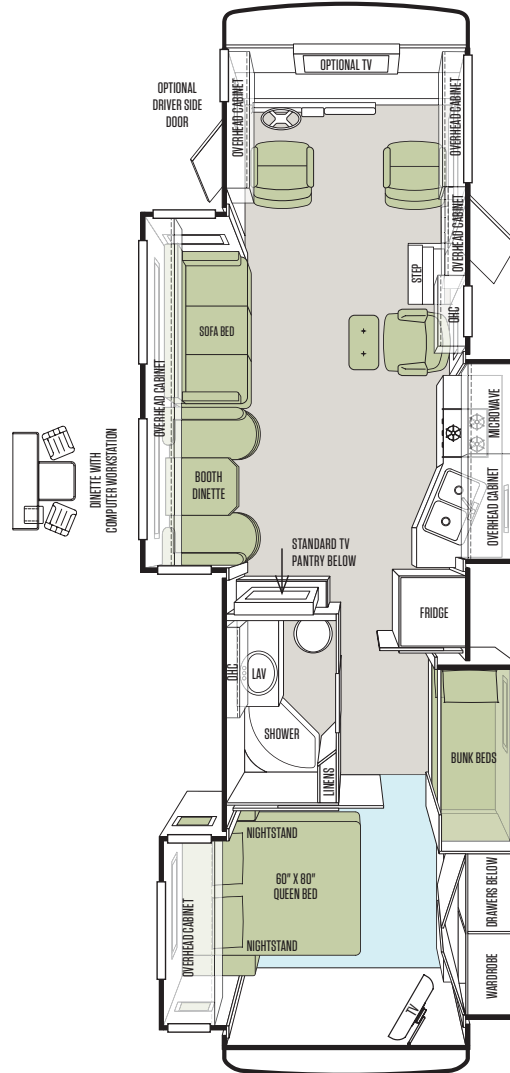

TAKE A CLOSER LOOK AT OUR INNOVATIVE AC SYSTEM

30 GA

31 SA

32 CA

FLOOR PLANS

34 TGA

35 QBA

36 LA

COMFORT

With 7' ceilings and floor plans up to 36', the living quarters of your 2014 Allegro offer plenty of elbow room for all aboard. A booth dinette with picture window on the passenger side, typically the direction in campgrounds with the best view, comes standard, creating a scenic nook for morning coffee. At day's end, an optional fireplace in the midsection makes a cozy centerpiece for after-dinner conversation. For extra seating, driver and passenger chairs pivot around to join the living area.