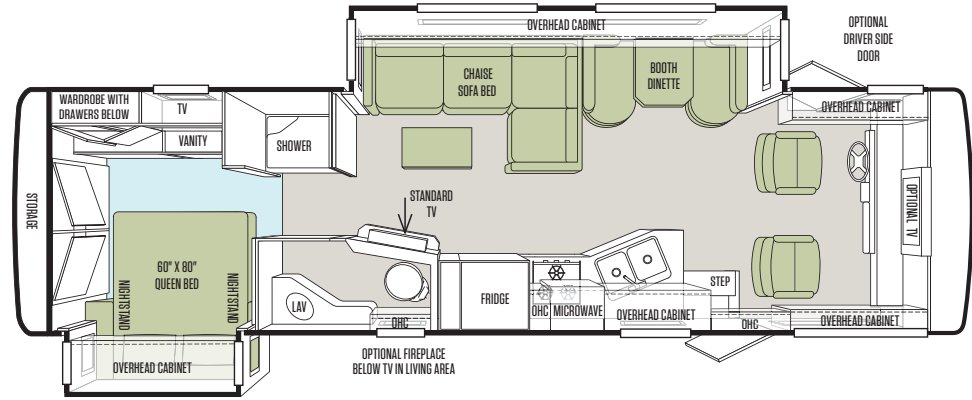

FLOOR PLANS

Spacious and tailor-made to suit.

Floor plans in the 2014 Allegro allow you the flexibility to expand lodging capacity by adding compact bunk beds or a plush chaise sofa bed. No matter which options you choose, you'll have room for all your things thanks to Tiffin's Store-It-All™ Assurance. To completely customize your coach, personalize interiors with your choice of fabrics and finishes, each with matching window valences, solid wood cabinet fascias, and standard solid surface countertops.

TIFFIN INNOVATION: EXTRAORDINAIRE™ AC SYSTEM

The interior ambiance in your Tiffin coach is enhanced by a state-of-the-art heating and cooling method, developed by Tiffin engineers for exclusive use in our luxury coaches. Modeled on residential-style systems, it uses adjustable registers and return vents placed the length of the ceiling to keep the airflow moving in a circular pattern to maintain your desired interior temperature. Whisper quiet and incredibly efficient, it easily lives up to its name — Extraordinaire.

31 SA