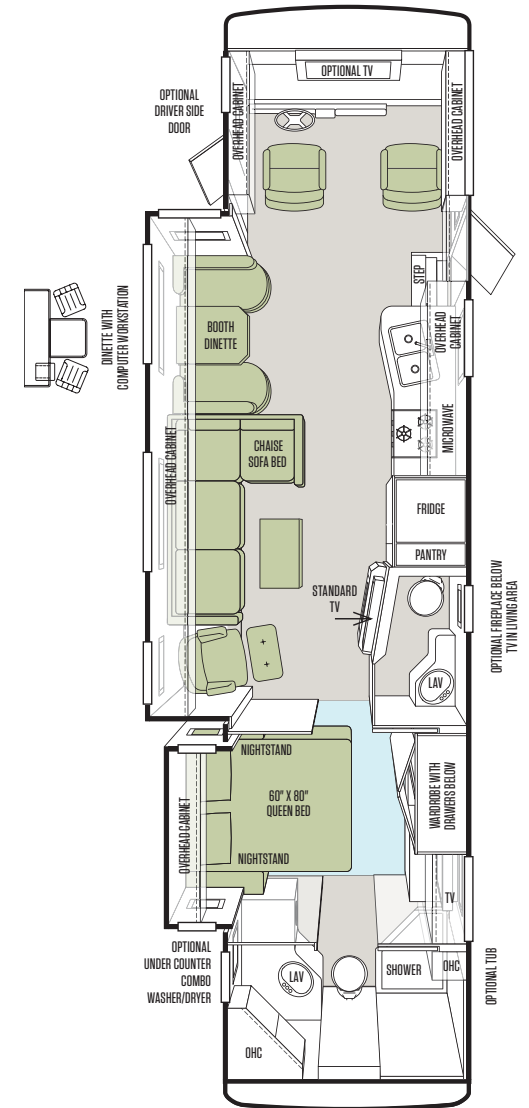

TAKE A CLOSER LOOK AT OUR INNOVATIVE AC SYSTEM

30 GA

31 SA

32 CA

FLOOR PLANS

34 TGA

35 QBA

36 LA

COMFORT

With 7' ceilings and floor plans up to 36', the living quarters of your 2014 Allegro offer plenty of elbow room for all aboard. A booth dinette with picture window on the passenger side, typically the direction in campgrounds with the best view, comes standard, creating a scenic nook for morning coffee. At day's end, an optional fireplace in the midsection makes a cozy centerpiece for after-dinner conversation. For extra seating, driver and passenger chairs pivot around to join the living area.