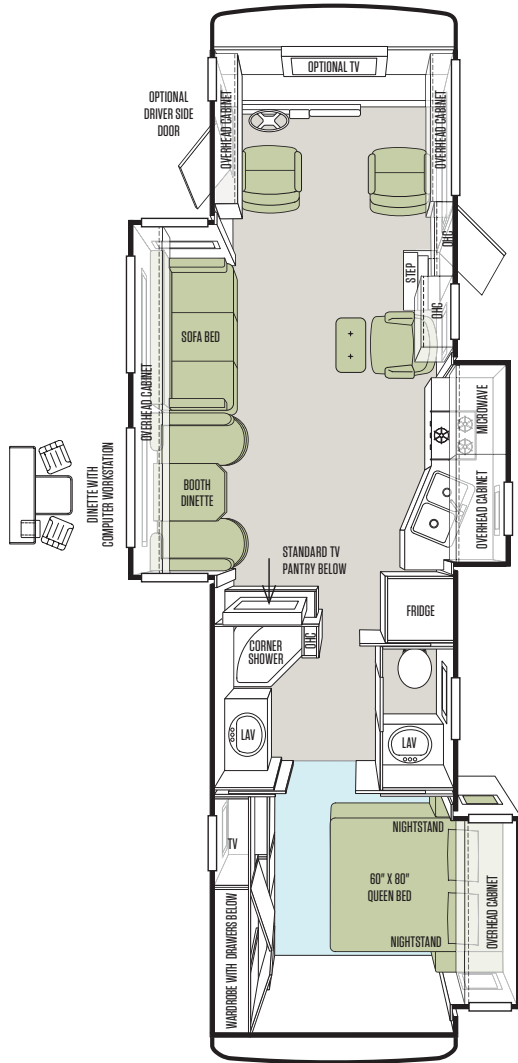

TAKE A CLOSER LOOK AT OUR INNOVATIVE AC SYSTEM

30 GA

31 SA

32 CA

FLOOR PLANS

34 TGA

35 QBA

36 LA

COMFORT

With 7' ceilings and floor plans up to 36', the living quarters of your 2014 Allegro offer plenty of elbow room for all aboard. A booth dinette with picture window on the passenger side, typically the direction in campgrounds with the best view, comes standard, creating a scenic nook for morning coffee. At day's end, an optional fireplace in the midsection makes a cozy centerpiece for after-dinner conversation. For extra seating, driver and passenger chairs pivot around to join the living area.