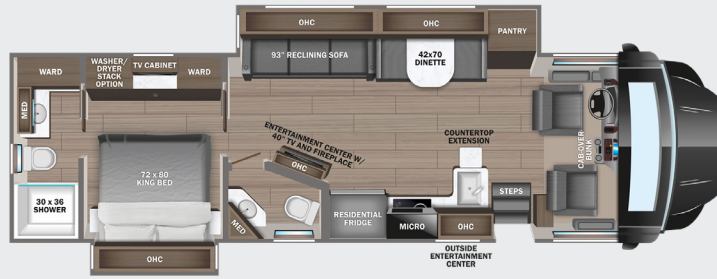

37K OPTIONS: C