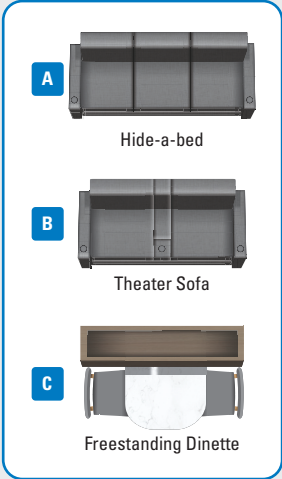

OPTIONS

37K OPTIONS: C

37L OPTIONS: B

37M OPTIONS: A, C

EXTERIOR SELECTIONS