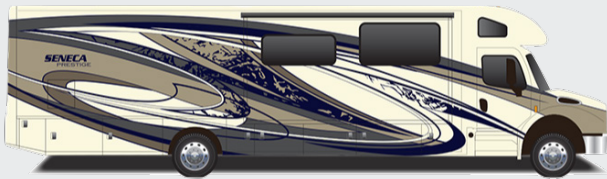

EXTERIOR SELECTIONS

Beige Marvel Full-Body Paint