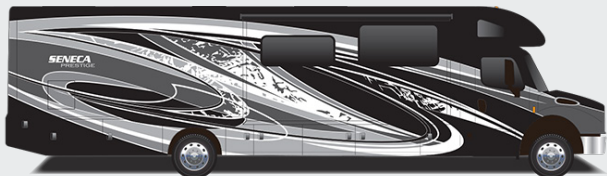

Grey Marvel Full-Body Paint