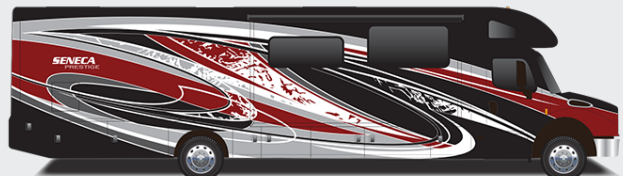

Red Marvel Full-Body Paint