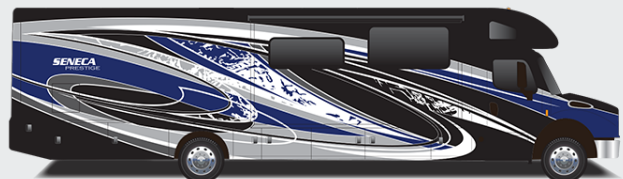

Blue Marvel Full-Body Paint