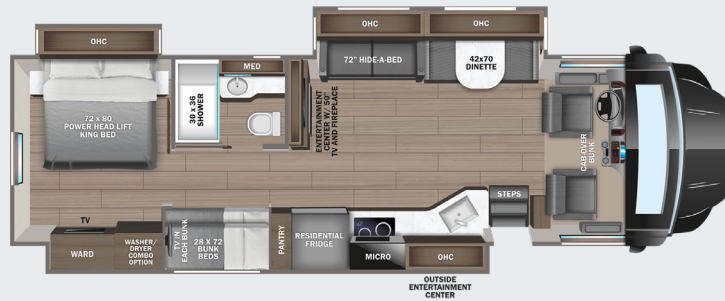

37L OPTIONS: B