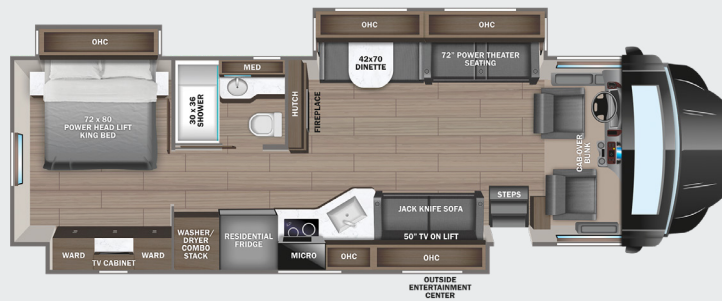

37M OPTIONS: A, C