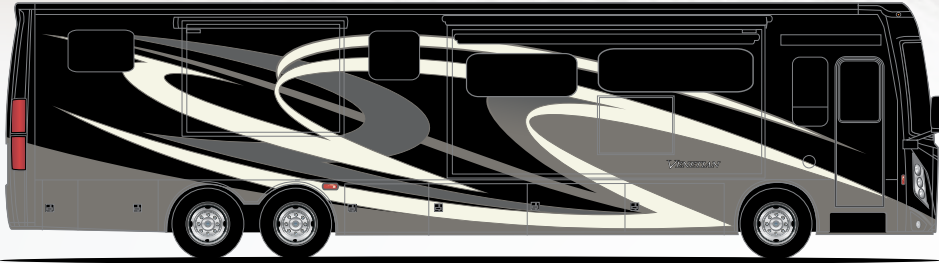

VENETIAN®

ARROWHEAD