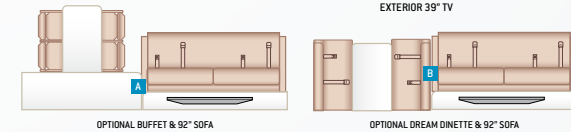

VENETIAN®

ARROWHEAD

FOX HOLLOW

INNSBRUCK

SANCTUARY

Featured Highlights

CONSTRUCTION & EXTERIOR

- Freightliner® XC-R Raised Rail Chassis with Atlas Foundation™
- Cummins® ISL 8.9L Engine with 380HP & 1,150 lb.-ft. Torque (L40 & R40)
- Cummins® ISL 8.9L Engine with 400HP & 1,250 lb.-ft. Torque (B42 & F42)
- In-Block 750-watt Engine Heater
- 6-Speed Allison MH-3000 Automatic Transmission
- Air-Ride™ Suspension
- Exhaust Brake (L40 & R40)
- Three-Stage Jacobs® Brake (B42 & F42)
- Sachs® Shock Absorbers
- 100-gallon Fuel Tank with Dual Fills
- One-Piece Fiberglass Front & Rear Caps
- One-Piece Tinted Windshield
- Molded Fiberglass Roof
- Full-Body Paint Package with Invisible Front Mask Paint Protection
- Full Width Stainless Steel Rock Guard with Venetian® Emblem
- Automatic Leveling Jacks with Touchpad Controls
- Side-Hinged Locking Compartment Doors
- Lighted Storage Compartments
- Basement Pass-Through Storage
- Easy Slide Storage Tray
- Power Entry Door & Patio Awnings with Integrated LED Lighting
- Slideout Room Topper Awnings
- Power Entry Door & Patio Awnings with Integrated LED Lighting
- Patio Light on Road Side & Curbside
- Frameless Dual Pane Windows
- Electric Entry Steps
- Roof Ladder 10,000-lb. Trailer Hitch with 7-pin Round Connector (L40 & R40)