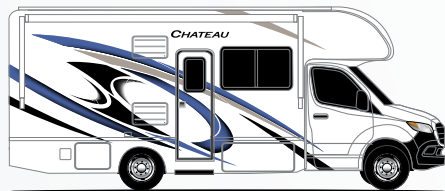

SPRINTERS

DENIM BLUE
(SPRINTERS)