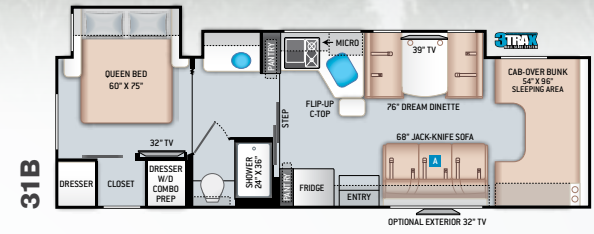

CHATEAU®

Exterior Graphics & Interior Decor

CLASS C

DENIM BLUE

RED SADDLE PARTIAL PAINT
(31B, 31E, & 31W) (N/A 31BV, 31EV, & 31WV)

BONITA BAY FULL-BODY PAINT
(31B, 31E, & 31W)

RODEO RED

MIDNIGHT BLUE PARTIAL PAINT
(31B, 31E, & 31W) (N/A 31BV, 31EV, & 31WV)

BEDROOM & BATHROOM

- Serta® Queen Size Bed (24BL)
- Serta® Full Size Bed (24DS)
- Bedroom 12V Outlet for CPAP Machine
- Bedroom USB Power Charging Center for Electronics

- Shower with Curved Anti-Microbial Shower Curtain
- Skylight in Shower
- Power Bath Vent with Wall Switch
- Foot Flush Toilet
- Stainless Steel Bathroom Sink

ENTERTAINMENT

- 32" TV on Manual Swivel in Living Area (24BL)
- 39" TV in Living Area (24DS)
- HDMI Video Distribution Box
- Cable TV Ready
- HD/DSS Satellite Ready

ENTERTAINMENT OPTIONS

- 32" TV in Bedroom