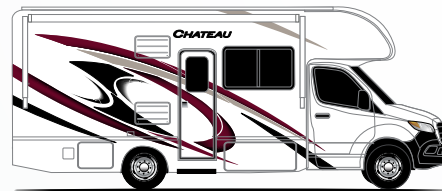

RODEO RED
(SPRINTERS)