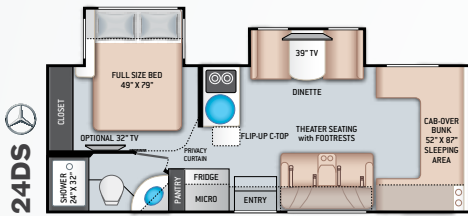

CHATEAU®

Exterior Graphics & Interior Decor

CLASS C

DENIM BLUE

RED SADDLE PARTIAL PAINT
(31B, 31E, & 31W) (N/A 31BV, 31EV, & 31WV)

BONITA BAY FULL-BODY PAINT
(31B, 31E, & 31W)

RODEO RED

MIDNIGHT BLUE PARTIAL PAINT
(31B, 31E, & 31W) (N/A 31BV, 31EV, & 31WV)

ENTERTAINMENT

- 32" TV on Manual Swivel in Living Area (24BL)
- 39" TV in Living Area (24DS)
- HDMI Video Distribution Box
- Cable TV Ready
- HD/DSS Satellite Ready

ENTERTAINMENT OPTIONS

- 32" TV in Bedroom