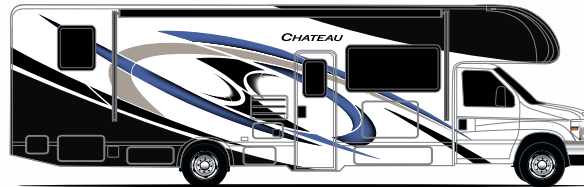

CHATEAU®

Exterior Graphics & Interior Decor

CLASS C

DENIM BLUE

RED SADDLE PARTIAL PAINT
(31B, 31E, & 31W) (N/A 31BV, 31EV, & 31WV)

BONITA BAY FULL-BODY PAINT
(31B, 31E, & 31W)

RODEO RED

MIDNIGHT BLUE PARTIAL PAINT
(31B, 31E, & 31W) (N/A 31BV, 31EV, & 31WV)