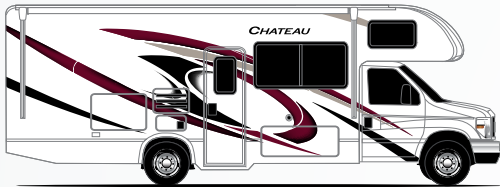

CHATEAU®

Exterior Graphics & Interior Decor

CLASS C

DENIM BLUE

RED SADDLE PARTIAL PAINT
(31B, 31E, & 31W) (N/A 31BV, 31EV, & 31WV)

BONITA BAY FULL-BODY PAINT
(31B, 31E, & 31W)

RODEO RED

MIDNIGHT BLUE PARTIAL PAINT
(31B, 31E, & 31W) (N/A 31BV, 31EV, & 31WV)