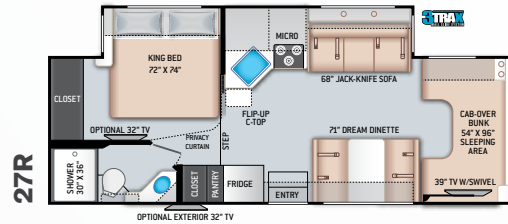

CHATEAU®

Exterior Graphics & Interior Decor

CLASS C

DENIM BLUE

RED SADDLE PARTIAL PAINT
(31B, 31E, & 31W) (N/A 31BV, 31EV, & 31WV)

BONITA BAY FULL-BODY PAINT
(31B, 31E, & 31W)

RODEO RED

MIDNIGHT BLUE PARTIAL PAINT
(31B, 31E, & 31W) (N/A 31BV, 31EV, & 31WV)

BEDROOM & BATHROOM

- Serta® Queen Size Bed (24BL)
- Serta® Full Size Bed (24DS)
- Bedroom 12V Outlet for CPAP Machine
- Bedroom USB Power Charging Center for Electronics

- Shower with Curved Anti-Microbial Shower Curtain
- Skylight in Shower
- Power Bath Vent with Wall Switch
- Foot Flush Toilet
- Stainless Steel Bathroom Sink

ENTERTAINMENT

- 32" TV on Manual Swivel in Living Area (24BL)
- 39" TV in Living Area (24DS)
- HDMI Video Distribution Box
- Cable TV Ready
- HD/DSS Satellite Ready

ENTERTAINMENT OPTIONS

- 32" TV in Bedroom