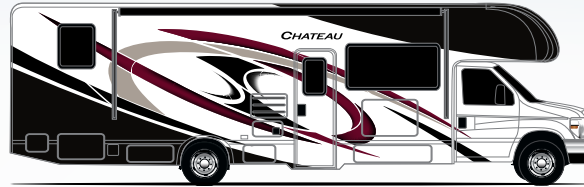

CHATEAU®

Exterior Graphics & Interior Decor

CLASS C

DENIM BLUE

RED SADDLE PARTIAL PAINT
(31B, 31E, & 31W) (N/A 31BV, 31EV, & 31WV)

BONITA BAY FULL-BODY PAINT
(31B, 31E, & 31W)

RODEO RED

MIDNIGHT BLUE PARTIAL PAINT
(31B, 31E, & 31W) (N/A 31BV, 31EV, & 31WV)