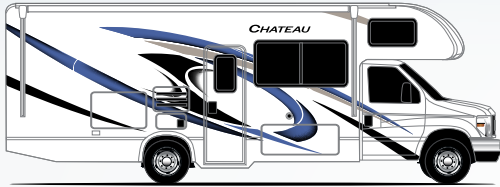

CHATEAU®

Exterior Graphics & Interior Decor

CLASS C

DENIM BLUE

RED SADDLE PARTIAL PAINT
(31B, 31E, & 31W) (N/A 31BV, 31EV, & 31WV)

BONITA BAY FULL-BODY PAINT
(31B, 31E, & 31W)

RODEO RED

MIDNIGHT BLUE PARTIAL PAINT
(31B, 31E, & 31W) (N/A 31BV, 31EV, & 31WV)