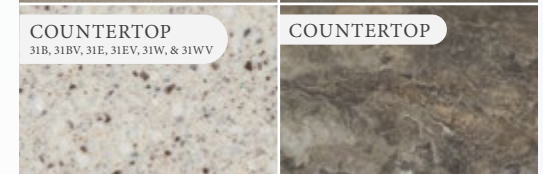

MIDNIGHT BLUE PARTIAL PAINT
(31B, 31E, & 31W)

DAYTONA BEACH II
FULL BODY PAINT (SPRINTERS)

BONITA BAY II FULL BODY PAINT
(31B, 31E, & 31W)

DAYTONA BEACH II FULL BODY PAINT
(31B, 31E, & 31W)

IMPERIAL II

OCEAN PEARL II

SADDLEBACK II

CAROLINA
CHERRY

IRISH
MAPLE

OPTIONAL HOME COLLECTION

ESTATE GREY

FURNITURE

ACCENT

COUNTERTOP