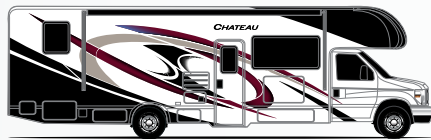

CHATEAU®

Exterior Graphics & Interior Decor

DENIM BLUE

DENIM BLUE
(SPRINTERS)

RODEO RED
(N/A 31BV, 31EV, & 31WV)

RODEO RED
(SPRINTERS)

RED SADDLE PARTIAL PAINT
(31B, 31E, & 31W)

BONITA BAY II
FULL BODY PAINT (SPRINTERS)