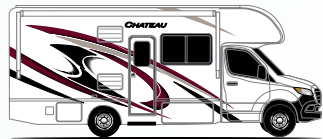

CHATEAU®

Exterior Graphics & Interior Decor

DENIM BLUE

DENIM BLUE
(SPRINTERS)

RODEO RED
(N/A 31BV, 31EV, & 31WV)

RODEO RED
(SPRINTERS)

RED SADDLE PARTIAL PAINT
(31B, 31E, & 31W)

BONITA BAY II
FULL BODY PAINT (SPRINTERS)