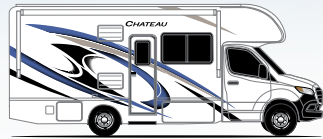

CHATEAU®

Exterior Graphics & Interior Decor

DENIM BLUE

DENIM BLUE
(SPRINTERS)

RODEO RED
(N/A 31BV, 31EV, & 31WV)

RODEO RED
(SPRINTERS)

RED SADDLE PARTIAL PAINT
(31B, 31E, & 31W)

BONITA BAY II
FULL BODY PAINT (SPRINTERS)