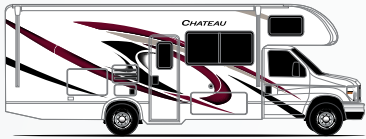

CHATEAU®

Exterior Graphics & Interior Decor

DENIM BLUE

DENIM BLUE
(SPRINTERS)

RODEO RED
(N/A 31BV, 31EV, & 31WV)

RODEO RED
(SPRINTERS)

RED SADDLE PARTIAL PAINT
(31B, 31E, & 31W)

BONITA BAY II
FULL BODY PAINT (SPRINTERS)