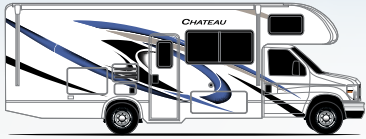

CHATEAU®

Exterior Graphics & Interior Decor

DENIM BLUE

DENIM BLUE
(SPRINTERS)

RODEO RED
(N/A 31BV, 31EV, & 31WV)

RODEO RED
(SPRINTERS)

RED SADDLE PARTIAL PAINT
(31B, 31E, & 31W)

BONITA BAY II
FULL BODY PAINT (SPRINTERS)