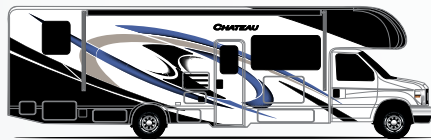

CHATEAU®

Exterior Graphics & Interior Decor

DENIM BLUE

DENIM BLUE
(SPRINTERS)

RODEO RED
(N/A 31BV, 31EV, & 31WV)

RODEO RED
(SPRINTERS)

RED SADDLE PARTIAL PAINT
(31B, 31E, & 31W)

BONITA BAY II
FULL BODY PAINT (SPRINTERS)